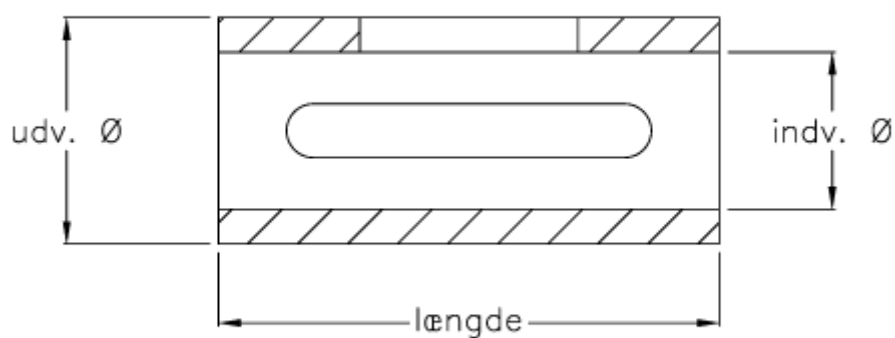

# Data Sheet

Article number: 39282428

Description: Bush 24/28 incl. keys

## Measures

---

Description = 24/28

Internal diameter = 24

Length = 60

Outer diameter = 28